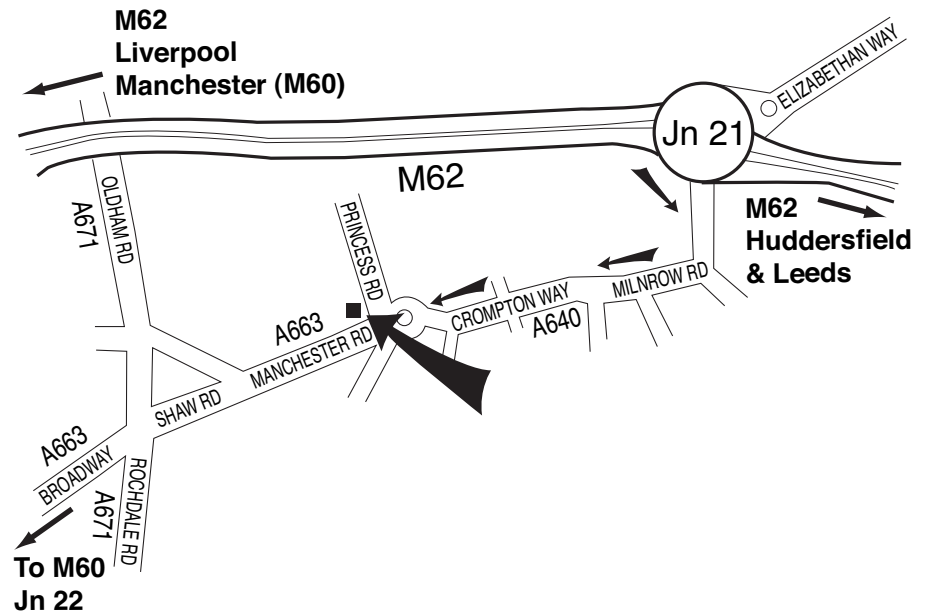

Makin

Church Organ Builders

Makin (Shaw Headquarters)

Sovereign House
30 Manchester Road
Shaw
Lancashire OL2 7DE
Tel: 01706 888 100
Fax: 01706 888 109

Makin (Oxford Showroom)

West Barn
Featherbed Court
Middle Farm
Featherbed Lane
Mixbury NN13 5RN
Tel: 01280 847 722
Fax: 01280 847 733